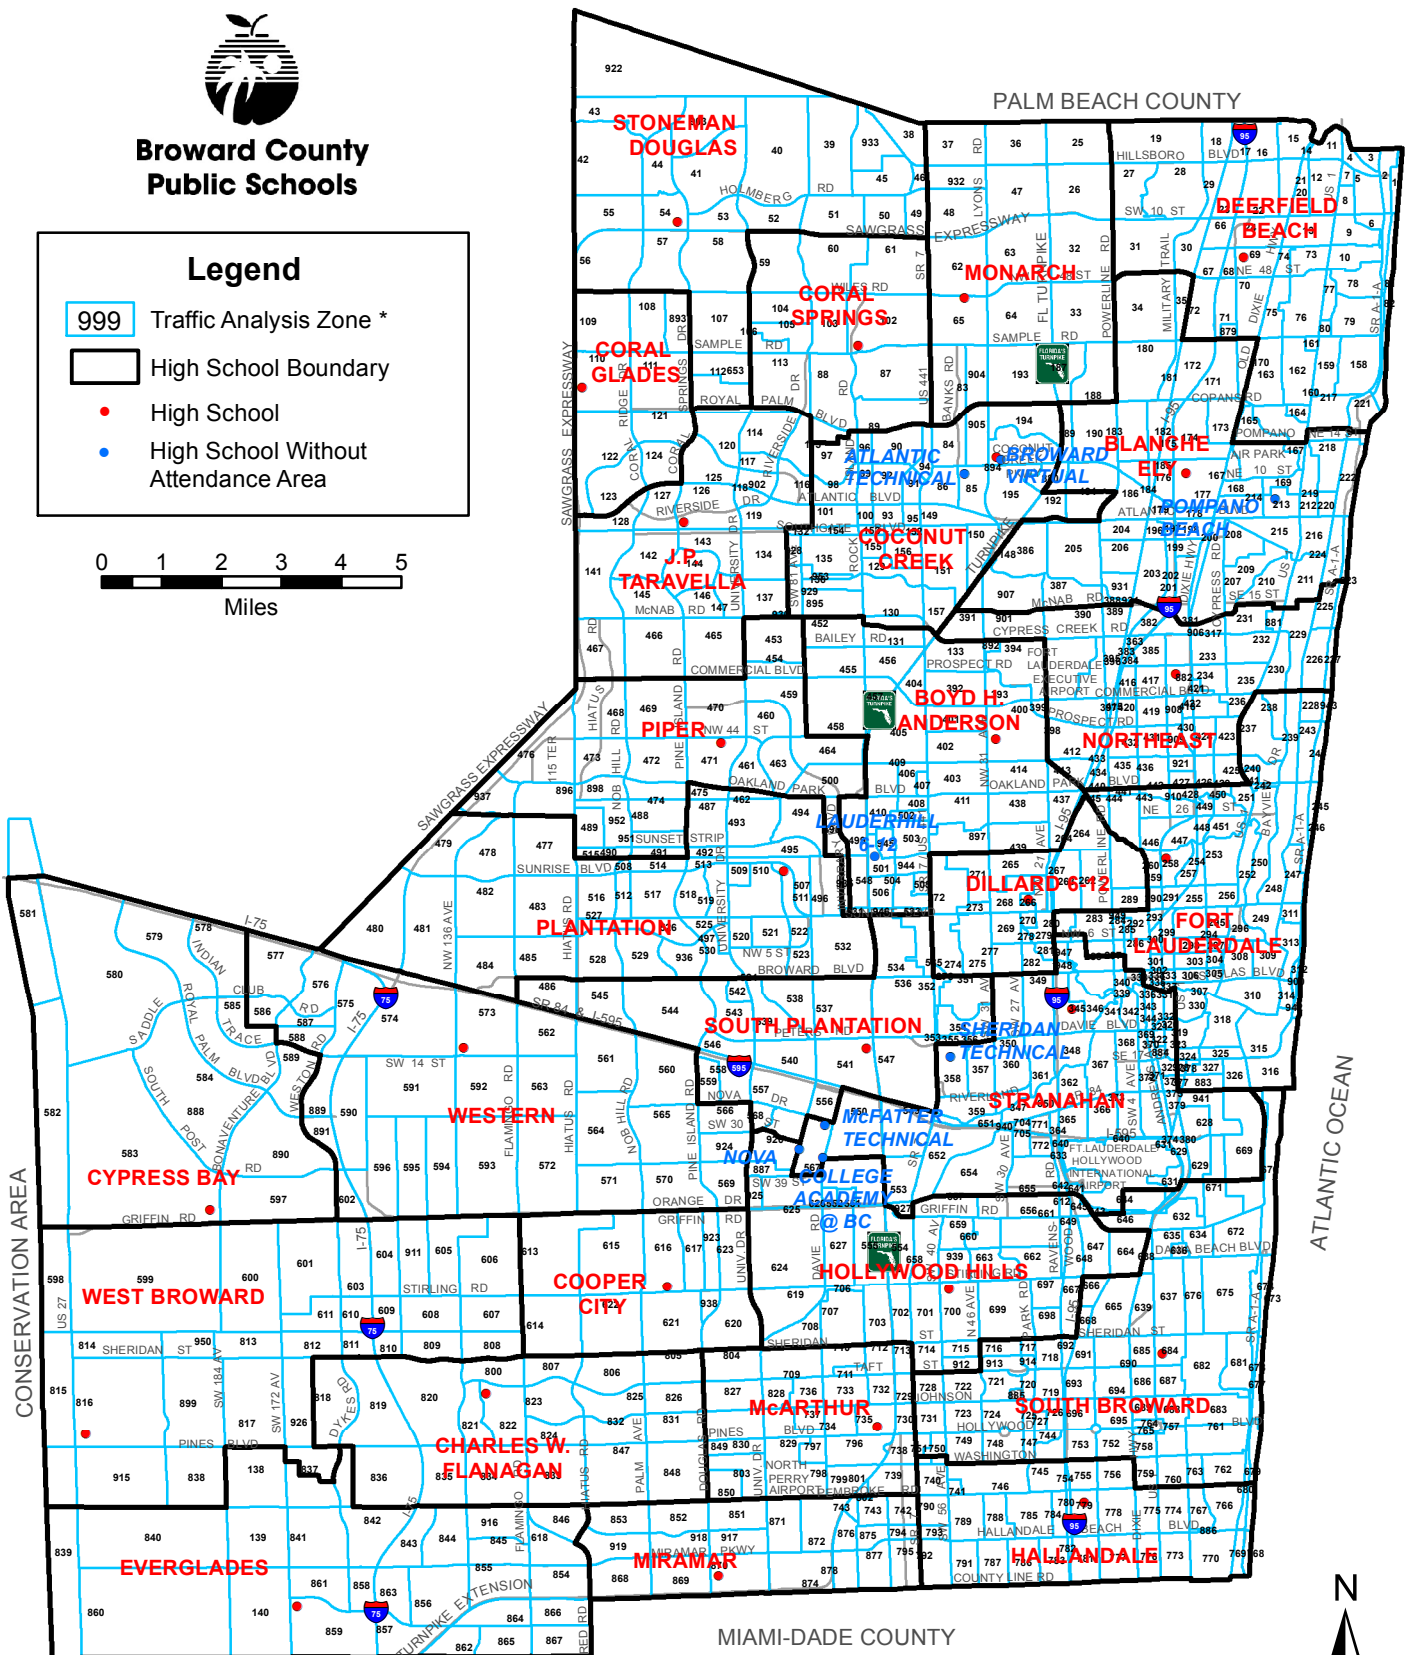

2016-17 HIGH SCHOOL BOUNDARIES

Traffic Analysis Zones

**Broward County
Public Schools**

Legend

- 999 Traffic Analysis Zone *
- High School Boundary
- High School
- High School Without Attendance Area

* 2012 Traffic Analysis Zone data provided by Broward Metropolitan Planning Organization (MPO)